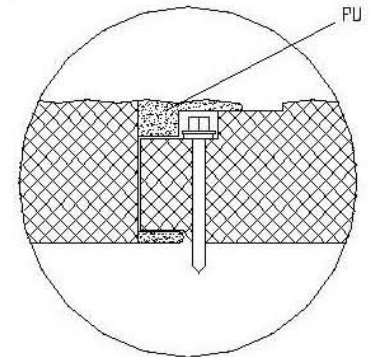

Замок 7\* потайной. Стеновая стерео панель

7. 960 Cryptic stereo wall board

The size of up color-steel sheet: 1200mm .  
 The size of down color-steel sheet: 1000mm.

Замок 6\* потайной. Стеновая панель

6. Cryptic plane and undee wall board

The size of up color-steel sheet: 1000mm  
 The size of down color-steel sheet: 1000mm (need cutting)

The size of up color-steel sheet: 1000mm  
 The size of down color-steel sheet: 1000mm