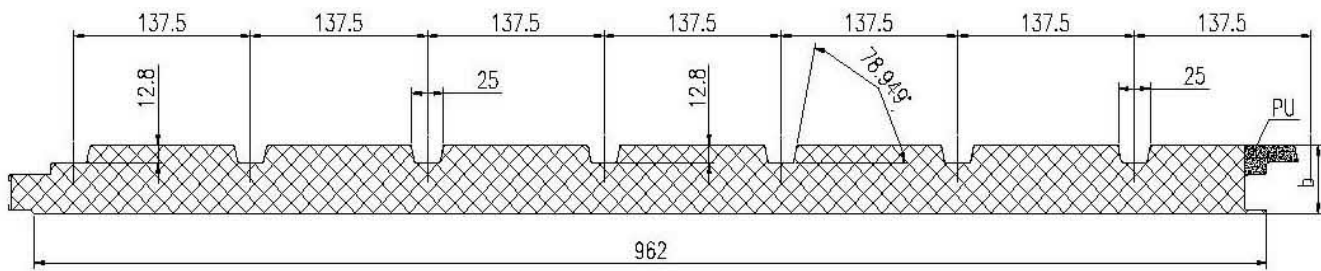

Замок 7\* потайной. Стеновая стерео панель

7. 960 Cryptic stereo wall board

The size of up color-steel sheet: 1200mm .  
 The size of down color-steel sheet: 1000mm.

Замок 6\* потайной. Стеновая панель

6. Cryptic plane and undee wall board

The size of up color-steel sheet: 1000mm  
 The size of down color-steel sheet: 1000mm (need cutting)

The size of up color-steel sheet: 1000mm  
 The size of down color-steel sheet: 1000mm