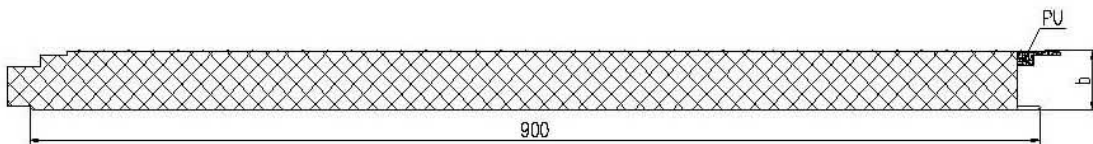

Замок 7\* потайной. Стеновая стерео панель

7. 960 Cryptic stereo wall board

The size of up color-steel sheet: 1200mm .  
 The size of down color-steel sheet: 1000mm.

Замок 6\* потайной. Стеновая панель

6. Cryptic plane and undee wall board

The size of up color-steel sheet: 1000mm  
 The size of down color-steel sheet: 1000mm (need cutting)

The size of up color-steel sheet: 1000mm  
 The size of down color-steel sheet: 1000mm