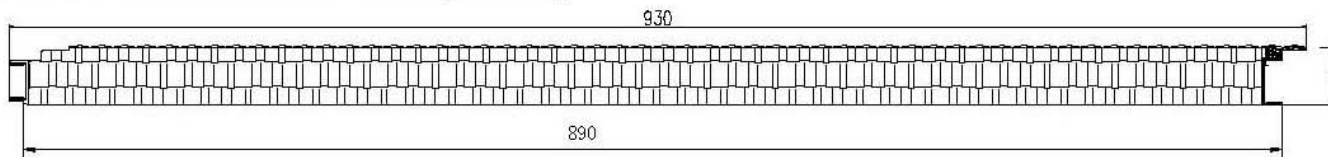

Замок 7\* потайной. Стеновая стерео панель

7. 960 Cryptic stereo wall board

The size of up color-steel sheet: 1200mm .  
 The size of down color-steel sheet: 1000mm.

Замок 6\* потайной. Стеновая панель

6. Cryptic plane and undee wall board

The size of up color-steel sheet: 1000mm  
 The size of down color-steel sheet: 1000mm (need cutting)

The size of up color-steel sheet: 1000mm  
 The size of down color-steel sheet: 1000mm