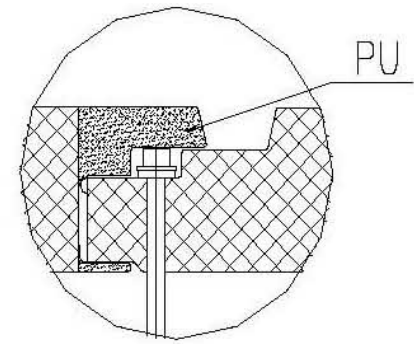

Замок 7\* потайной. Стеновая стерео панель

7. 960 Cryptic stereo wall board

The size of up color-steel sheet: 1200mm .  
 The size of down color-steel sheet: 1000mm.

Замок 6\* потайной. Стеновая панель

6. Cryptic plane and undee wall board

The size of up color-steel sheet: 1000mm  
 The size of down color-steel sheet: 1000mm (need cutting)

The size of up color-steel sheet: 1000mm  
 The size of down color-steel sheet: 1000mm